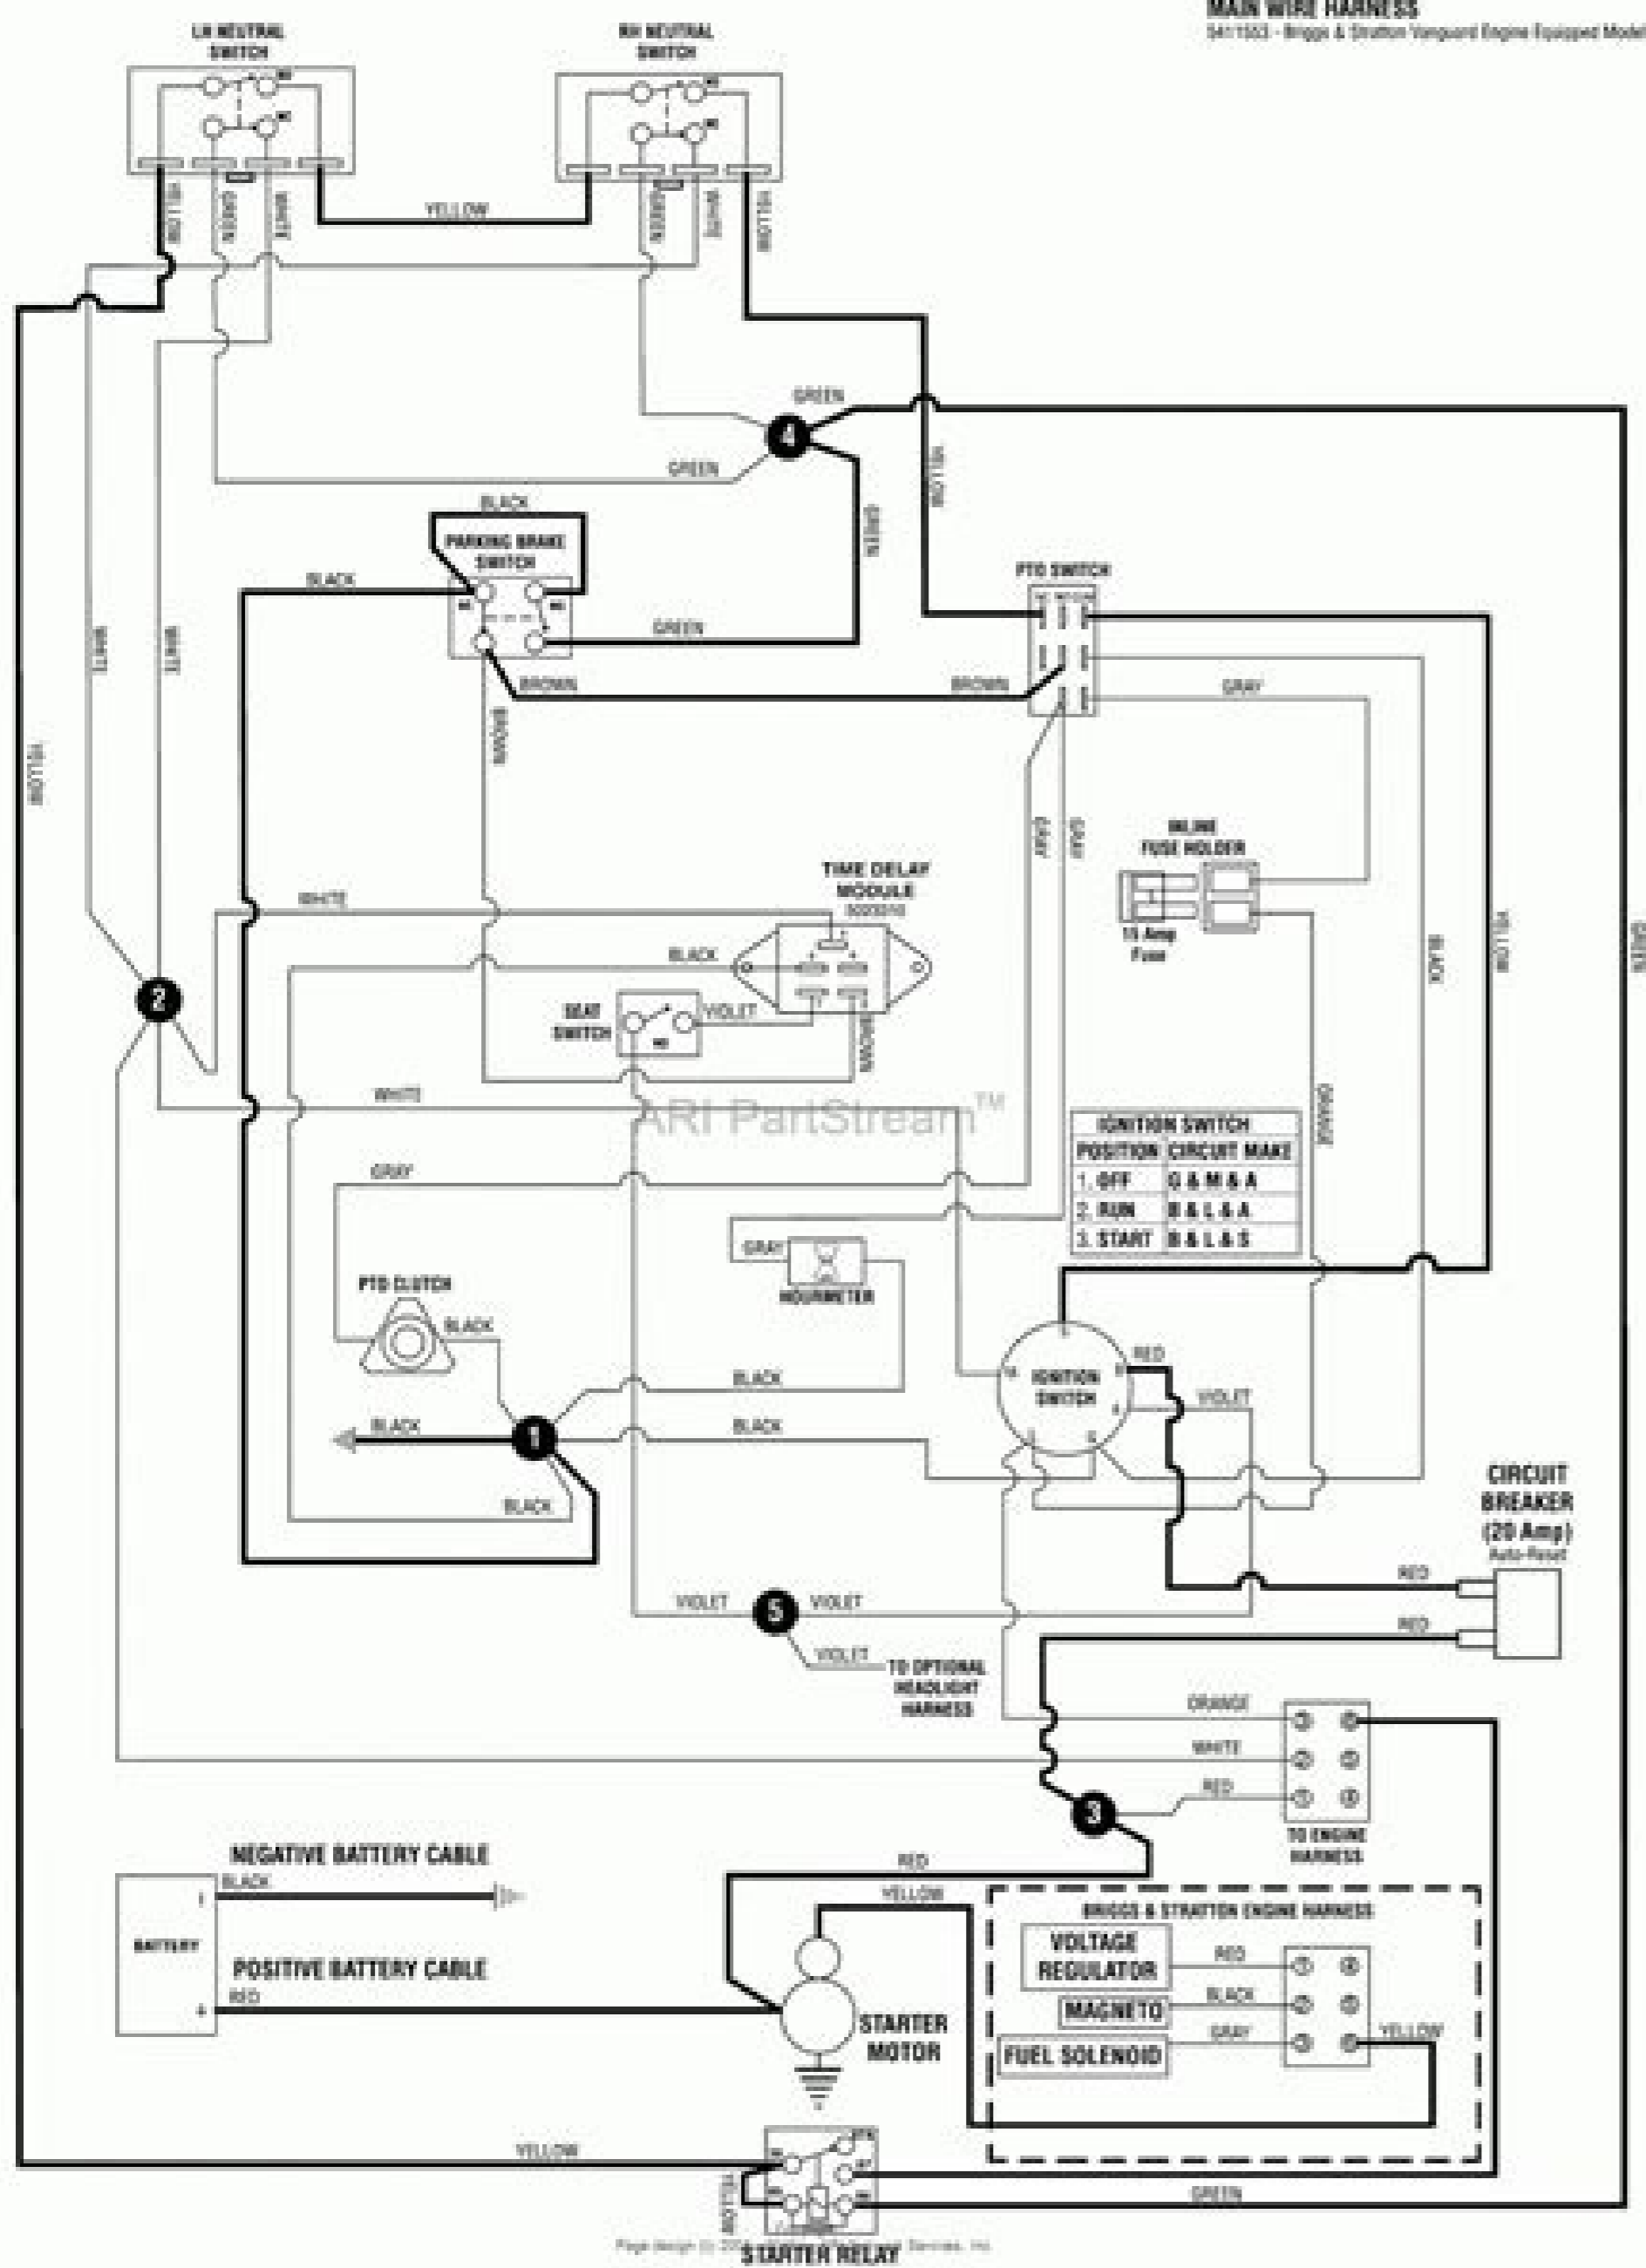

I'm not robot!

Security Engineered Machinery Co., Inc

OPERATIONAL & MAINTENANCE MANUAL

**SEM Model 2 SSD-VK
 Dual Stage System**

POP-0036 Rev. 1
 Revised: 06/18/2014
 Serial Numbers Prior to 2404032-A
 Security Engineered Machinery Co., Inc.